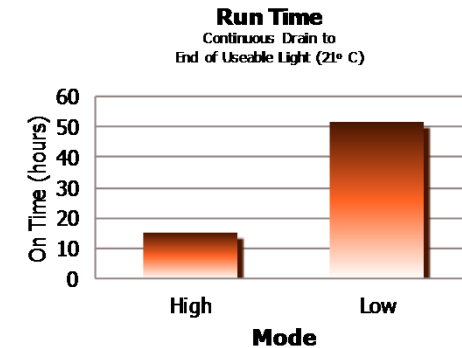

POWERFUL

- Illuminates objects up to 32 metres away

ECONOMICAL

- Useable light for 15 hours in high mode with Energizer® MAX® batteries
- Lifetime LEDs never need replacing

Product Detail:

Designation: Energizer
3 LED Headlight
SAP: 633656, 632648
Colour: Black
Power Source: Three "AAA"
IEC: LR03
Lamp: Three White LEDs
Lamp Life (hr): Lifetime

Mode:	High	Low
Lamp Output (lumens):	41	16
Run Time (h:mm):	15	51:30
Beam Distance (m):	32	21
Peak Beam Intensity (cd):	264	110

Typical Weight: 75.9 grams with batteries

Dimensions (mm): 45 x 67 x 40

Performance: